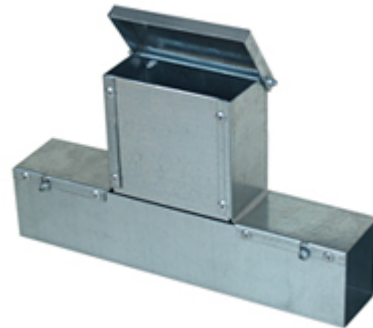

Tycoon - Jsc

Tycoon Jsc

Mole trap double entrance /5043

Dimensions (mm): *Length 270 Width 52 Height 150*

Used to capture moles and small rodents that enter the galleries dug by moles.

[Vendor Information](#)