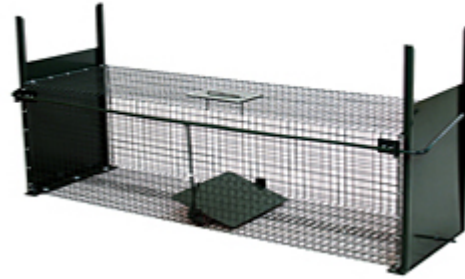

Tycoon - Jsc

Tycoon Jsc

Fawn box double entr. Medium /5008

Dimensions (mm): Length 1000 Width 300 Height 350

Type of mesh: 19x19 Thickness 1.8

Painting: Powder coating RAL 6005

Special Feature: Equipped with a safety handle

This trap allows the capture of live animals, skunk, weasel, marten, wildcats, young foxes.

[Vendor Information](#)