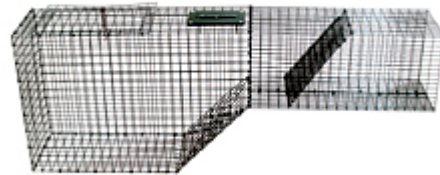

## Burrow cage Medium /5048

**Dimensions (mm):** Length 900 Width 300 Height 300

**Type of mesh:** 25x25 and 25x12,5 Thickness 1.8

**Painting:** Powder coating RAL 6005

**Special Feature:** Equipped with a safety handle

It is easy to configure. His system is simple. The animal pushes the swinging door and enters into the storage compartment. This cage is multi-making and it is not uncommon to take a whole brood at once.