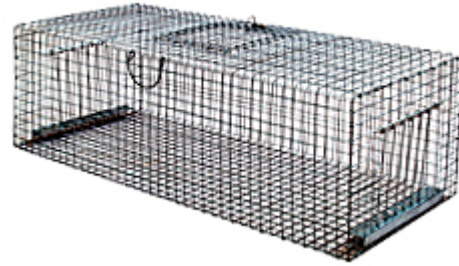

Tycoon - Jsc

Tycoon Jsc

Cage with multiple sockets for pigeons and starlings /5005

Dimensions (mm): Length 900 Width 400 Height 300

Type of mesh: 25x25 Thickness 1.8

[Vendor Information](#)