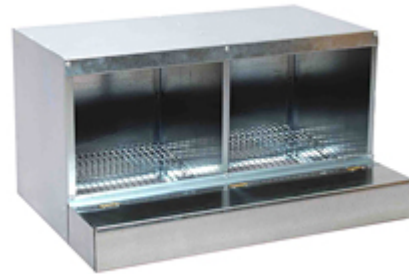

Tycoon - Jsc

Tycoon Jsc

Double laying nest /5019

Completely galvanized.

**Bottom in tilted grate allowing an easy harvest of eggs always clean.
Prevent the poultry from eating their eggs.**

Dimensions (mm): *Length 450 Width 630 Height 330*

Other sizes(mm): *Length 450 Width 1260 Height 330*

[Vendor Information](#)