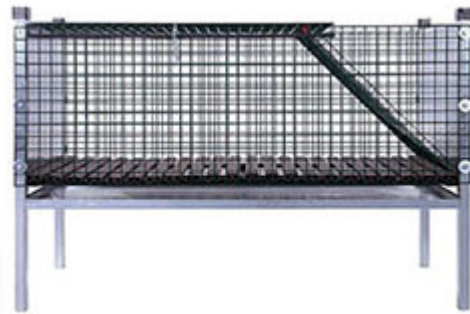

## Single rabbit hutch /5059

### For 1 rabbit (big race)

This cage is ideally suited for rabbit breeding (in conformity with European standards).  
Top opening, equipped with a drip tray for droppings. Easy to maintain. These cages are stackable.

Wiremesh (25\*25mm), fully powder coated, 2.5mm thickness. All angles of this product have been frayed to avoid any risk of injury.

**Dimensions (mm):** *Length 1050 Width 530 Height 650*  
*(Delivered disassembled with assembly instructions and hardware).*