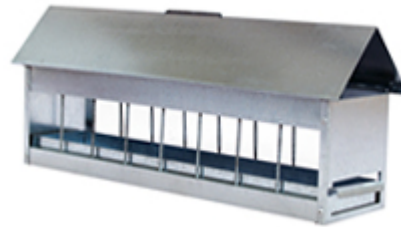

Tycoon - Jsc

Tycoon Jsc

Poultry feeder with drawer /5031

**Length 60cm, volume 2 liters.
Drawer of feeding very practical.**

[Vendor Information](#)