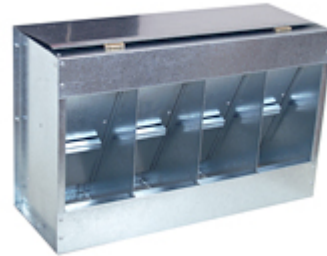

## Hopper feeder 4 compartments /5012

**This feeding dish in 4 compartments** with adjustable flows allows an assortment of various grains.

**Dimensions (mm):** Length 460 Width 170 Height 400

[Vendor Information](#)