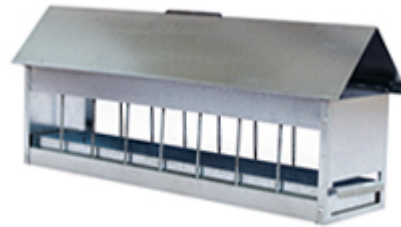

## Tycoon - Jsc

*Tycoon Jsc*

## Poultry feeder with drawer /5031

**Length 60cm, volume 2 liters.  
Drawer of feeding very practical.**

[Vendor Information](#)