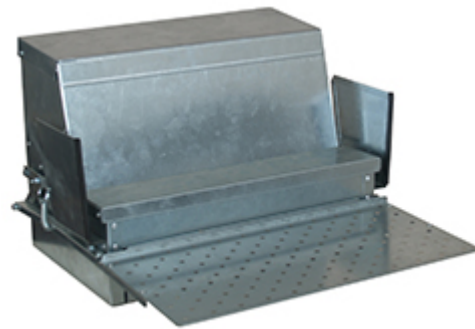

Tycoon - Jsc

Tycoon Jsc

Piano Feeder /5116

High quality: galvanized steel 1mm!

The product highlights :

- automatic locking system that prevents theft of food by pests,
- a grid prevents poultry food disperse around the feeder,
- the poultry feeder allows multiple eating simultaneously
- protections on the sides prevent poultry not on the pallet, accessing to food,
- spring system allows you to completely block the use of the feeder,
- a hook allows you to let open the feeder, time that poultry gets used,
- the edges folded over themselves to avoid any risk of injury,
- use rubber on sensitive areas ,

- a noise reduction system to not scare Poultry
- an anti-rat drawer perfectly integrated in the feeder ,
- a rivet assembly,
- a "different look "

Dimensions (mm) : *Length 510 Width 335 Height 535*

Shipped in a cardboard ready for use