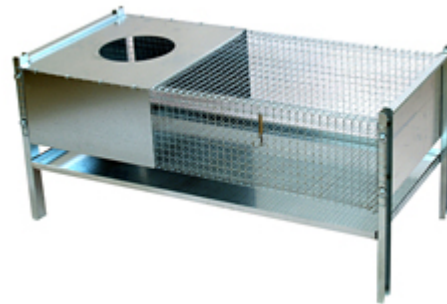

Tycoon - Jsc

Tycoon Jsc

Chicks and quails cage /5024

For 50 chicks or 150 quails

This cage is ideally conceived for the breeding of chicks and quails.

Opening by the top. Easy of maintenance.

A tub salvage dealer for excrement in wing under the cage.

Completely knockdown and flexible for an easier stocking.

Dimensions (mm): Length 1000 Width 600 Height 500

(Delivered dismantled, without infrared light bulb)

[Vendor Information](#)